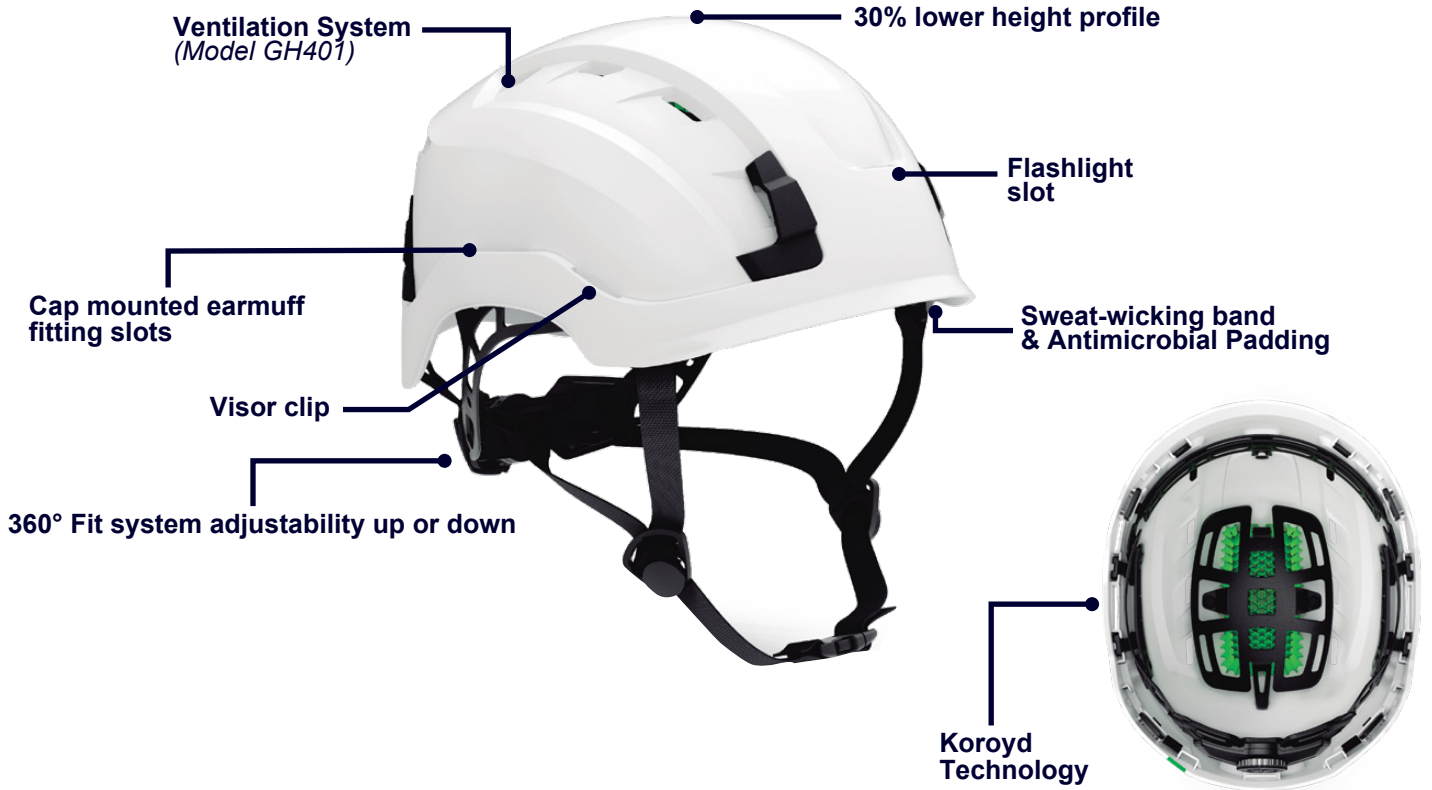

Safety Helmet

GH400

Less weight

Lower profile

Array of accessories

**Advanced breathability
& cooling system**

Features

Available Colors

GH400 Series *Non-Vented*
GH401 Series *Vented*

Accessories

Eyeshield Clear
GH600

Full Visor Shield Clear
GH603

Protective Brim
GH609

Eyeshield Smoke
GH601

Full Visor Shield Mesh
GH604

TPR Vents Covers Air-flow Control
GH610

Eyeshield Mirror
GH602

Sun Brim Wide
GH606

Interior Padding Adjustable Sizing
GH612

Cap Mounted Earmuff 25dB NRR Dielectric Design
GM453

Chin Strap Adjustable Sizing
GH607

Reflective Stickers High Visibility
GH614

IMPACT ABSORBING PATENTED TECHNOLOGY

PROTECTED BY
KOROYD

Koroyd's KOR is 95% air.
This enables lighter, smaller,
faster protection,
causing less fatigue for life.

CRUMPLE, ABSORB, PROTECT
BARRIER FOR YOUR BRAIN