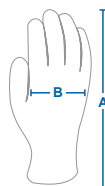

### Technical Data

Gauge	15
Liner Material	Nylon
Liner Color	Blue
Coating Material	Sandy Latex
Coating Color	Black
Series	General Purpose
Cuff Style	Knit Wrist

### Packing

Each	Hanging Card	12-Pack
Inner	12	1
Case	120	10
Case Size	23.8"x11.2"x10.6" inch / 60.5 x 28.5 x 27 cm	
Case Weight	13 Kgs / 28.6 Lb	

### Dimensions

Sizes	A	B
S	7" (17.8cm)	3.4" (8.7cm)
M	8" (20.3cm)	3.7" (9.4cm)
L	9" (22.9cm)	3.8" (9.6cm)
XL	10" (25.4cm)	3.9" (9.8cm)
XXL	11" (27.9cm)	3.9" (10cm)

**15 Gauge Nylon Liner**

• Longer cuff for better protection and comfort