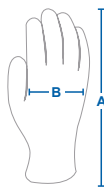

### Technical Data

Gauge	13
Liner Material	HPPE, Steel, Basalt, Polyester and Spandex
Liner Color	Black
Coating Material	Foam Nitrile
Coating Color	Black
Series	Cut Resistant
Cuff Style	Knit Wrist

### Packing

Each	Hanging Card	12-Pack
Inner	12	1
Case	120	10
Case Size	23.8"x12.2"x13.3" inch / 60.5 x 31 x 34 cm	
Case Weight	12.3 Kgs / 27.11 Lb	

### Dimensions

Sizes	A	B
S	7" (17.8cm)	3.4" (8.7cm)
M	8" (20.3cm)	3.7" (9.4cm)
L	9" (22.9cm)	3.8" (9.6cm)
XL	10" (25.4cm)	3.9" (9.8cm)
XXL	11" (27.9cm)	3.9" (10cm)