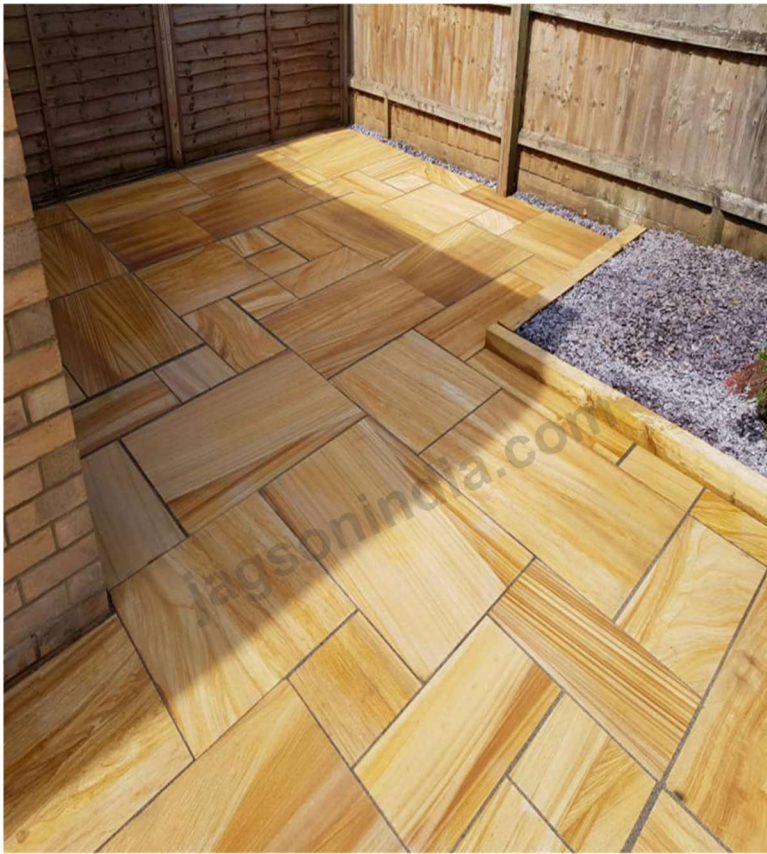

PREMIUM NATURAL STONE

LANDSCAPING

SAWN FINISH

JAGSON
The Quality in Stones

SANDSTONE

TEAKWOOD SAWN

Dimensions (mm)	FRENCH PATTERN 60X40 Series
Tolerance	2mm (+/-)
Thickness	20-22mm
Surface	Sawn Finish
Edges	Machine Cut
Material Type	Sand Stone Tiles
Suitability	Outdoor, Driveway, Walkway