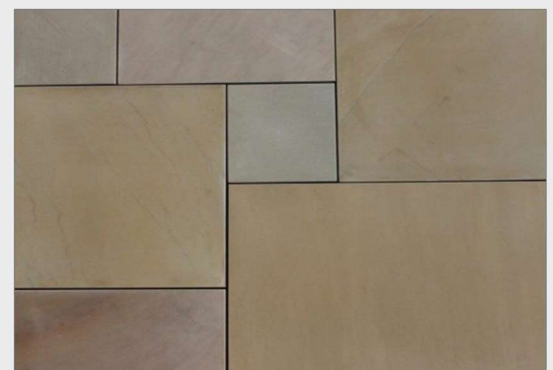

PREMIUM NATURAL STONE

LANDSCAPING

SAWN FINISH

JAGSON
The Quality in Stones

SANDSTONE

A. BROWN SAWN

Dimensions (mm)	FRENCH PATTERN 60X40 Series
Tolerance	2mm (+/-)
Thickness	20-22mm
Surface	Sawn Finish
Edges	Machine Cut
Material Type	Sand Stone Tiles
Suitability	Outdoor, Driveway, Walkway