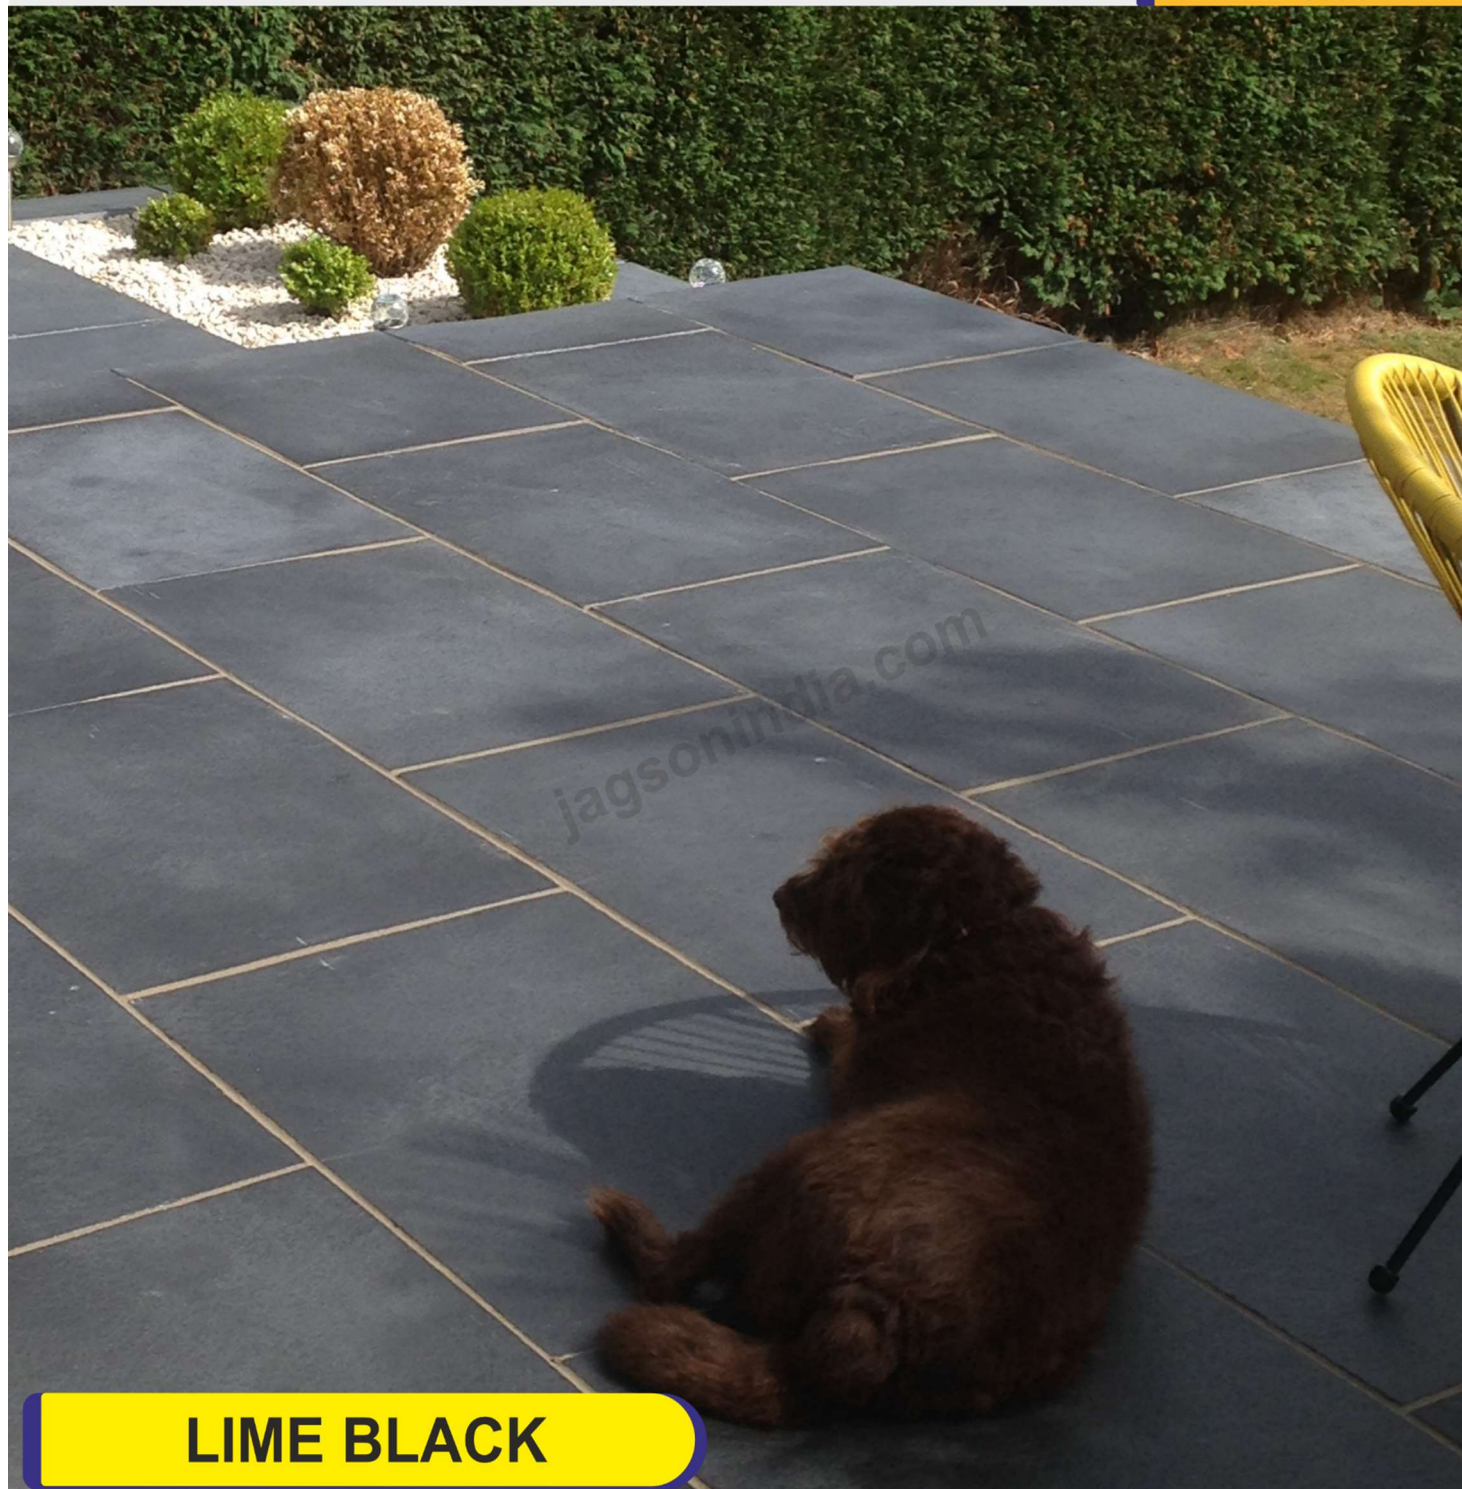

PREMIUM NATURAL STONE

LANDSCAPING

SAWN FINISH

JAGSON
The Quality in Stones

SANDSTONE

RAINBOW SAWN

Dimensions (mm)	FRENCH PATTERN 60X40 Series
Tolerance	2mm (+/-)
Thickness	20-22mm
Surface	Sawn Finish
Edges	Machine Cut
Material Type	Sand Stone Tiles
Suitability	Outdoor, Driveway, Walkway