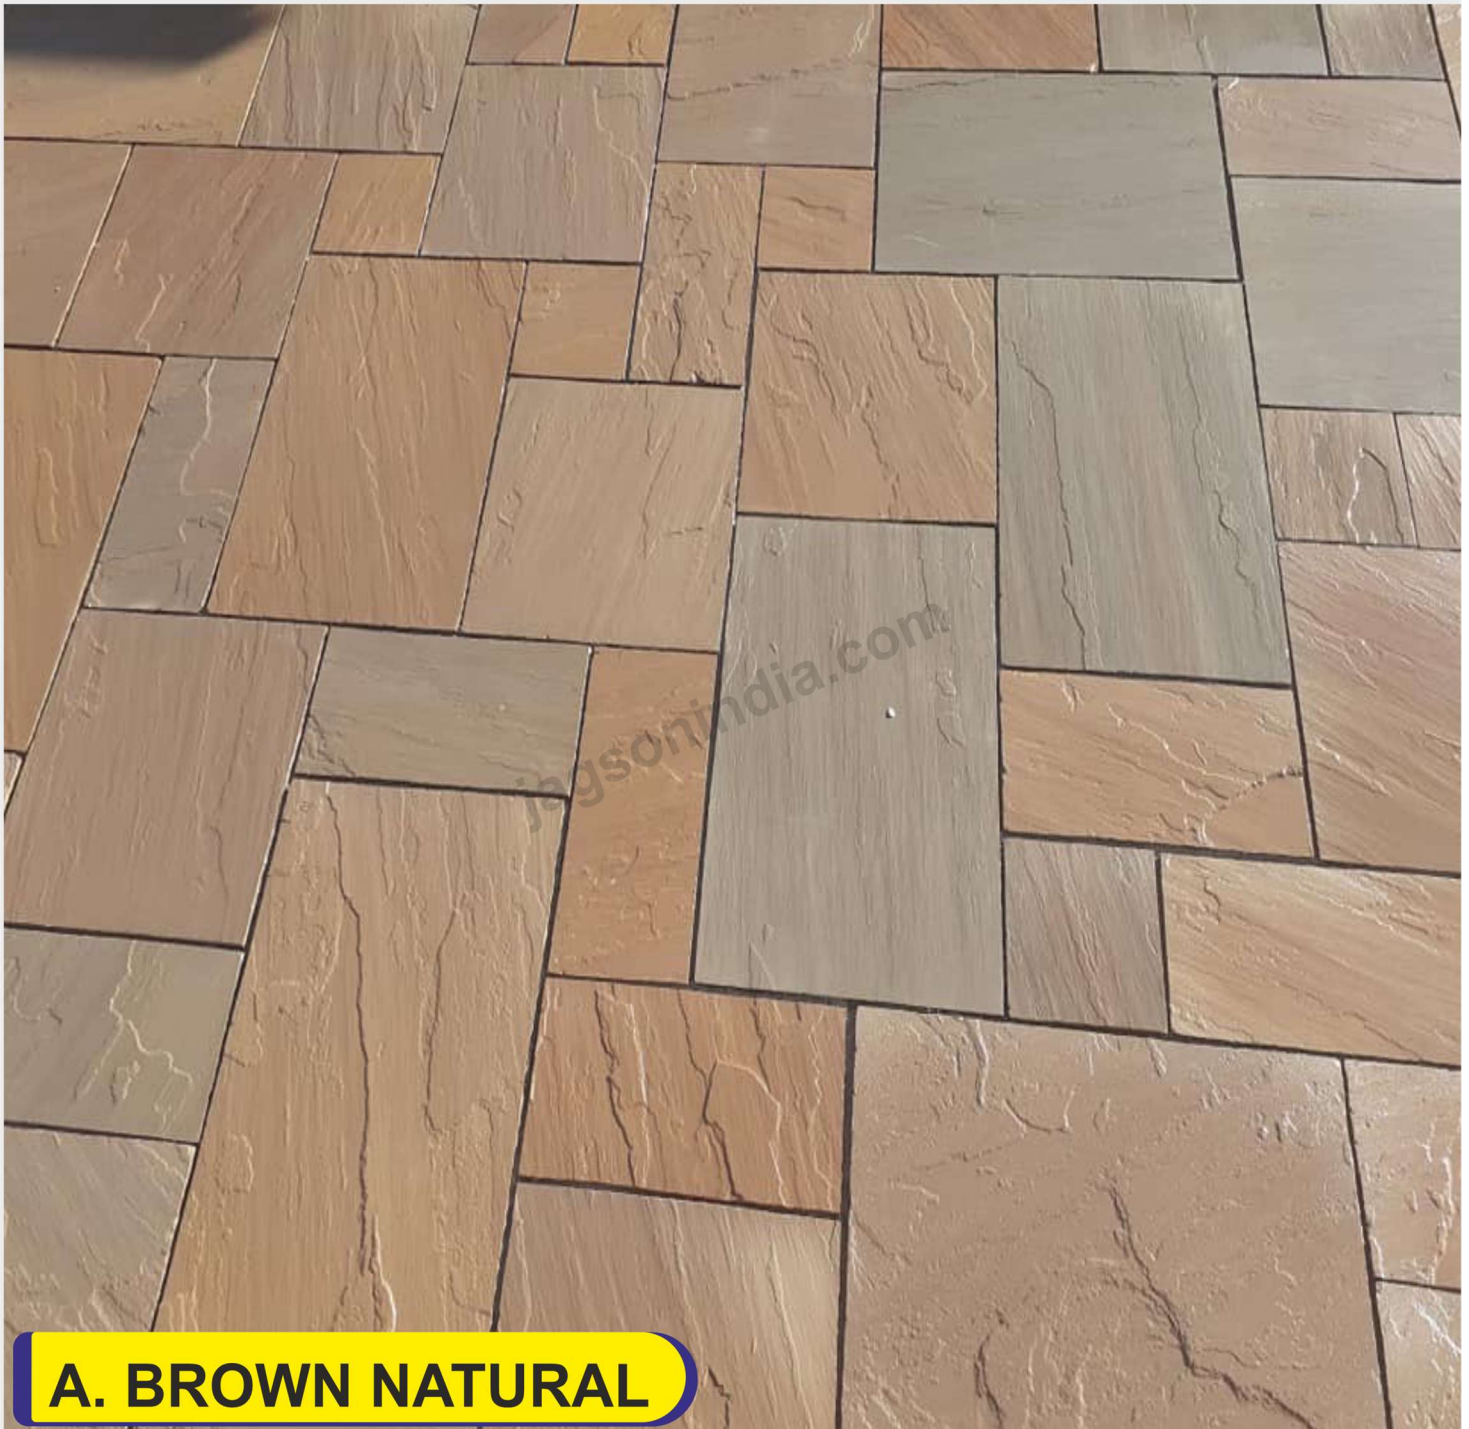

PREMIUM NATURAL STONE

LANDSCAPING

NATURAL FINISH

JAGSON
The Quality in Stones

SANDSTONE

A. BROWN NATURAL

Dimensions (mm)	FRENCH PATTERN 60X40 Series
Tolerance	2mm (+/-)
Thickness	20-22mm
Surface	Natural Riven
Edges	Handcut Edges, Machine Cut
Material Type	Sand Stone Tiles
Suitability	Outdoor, Driveway, Walkway