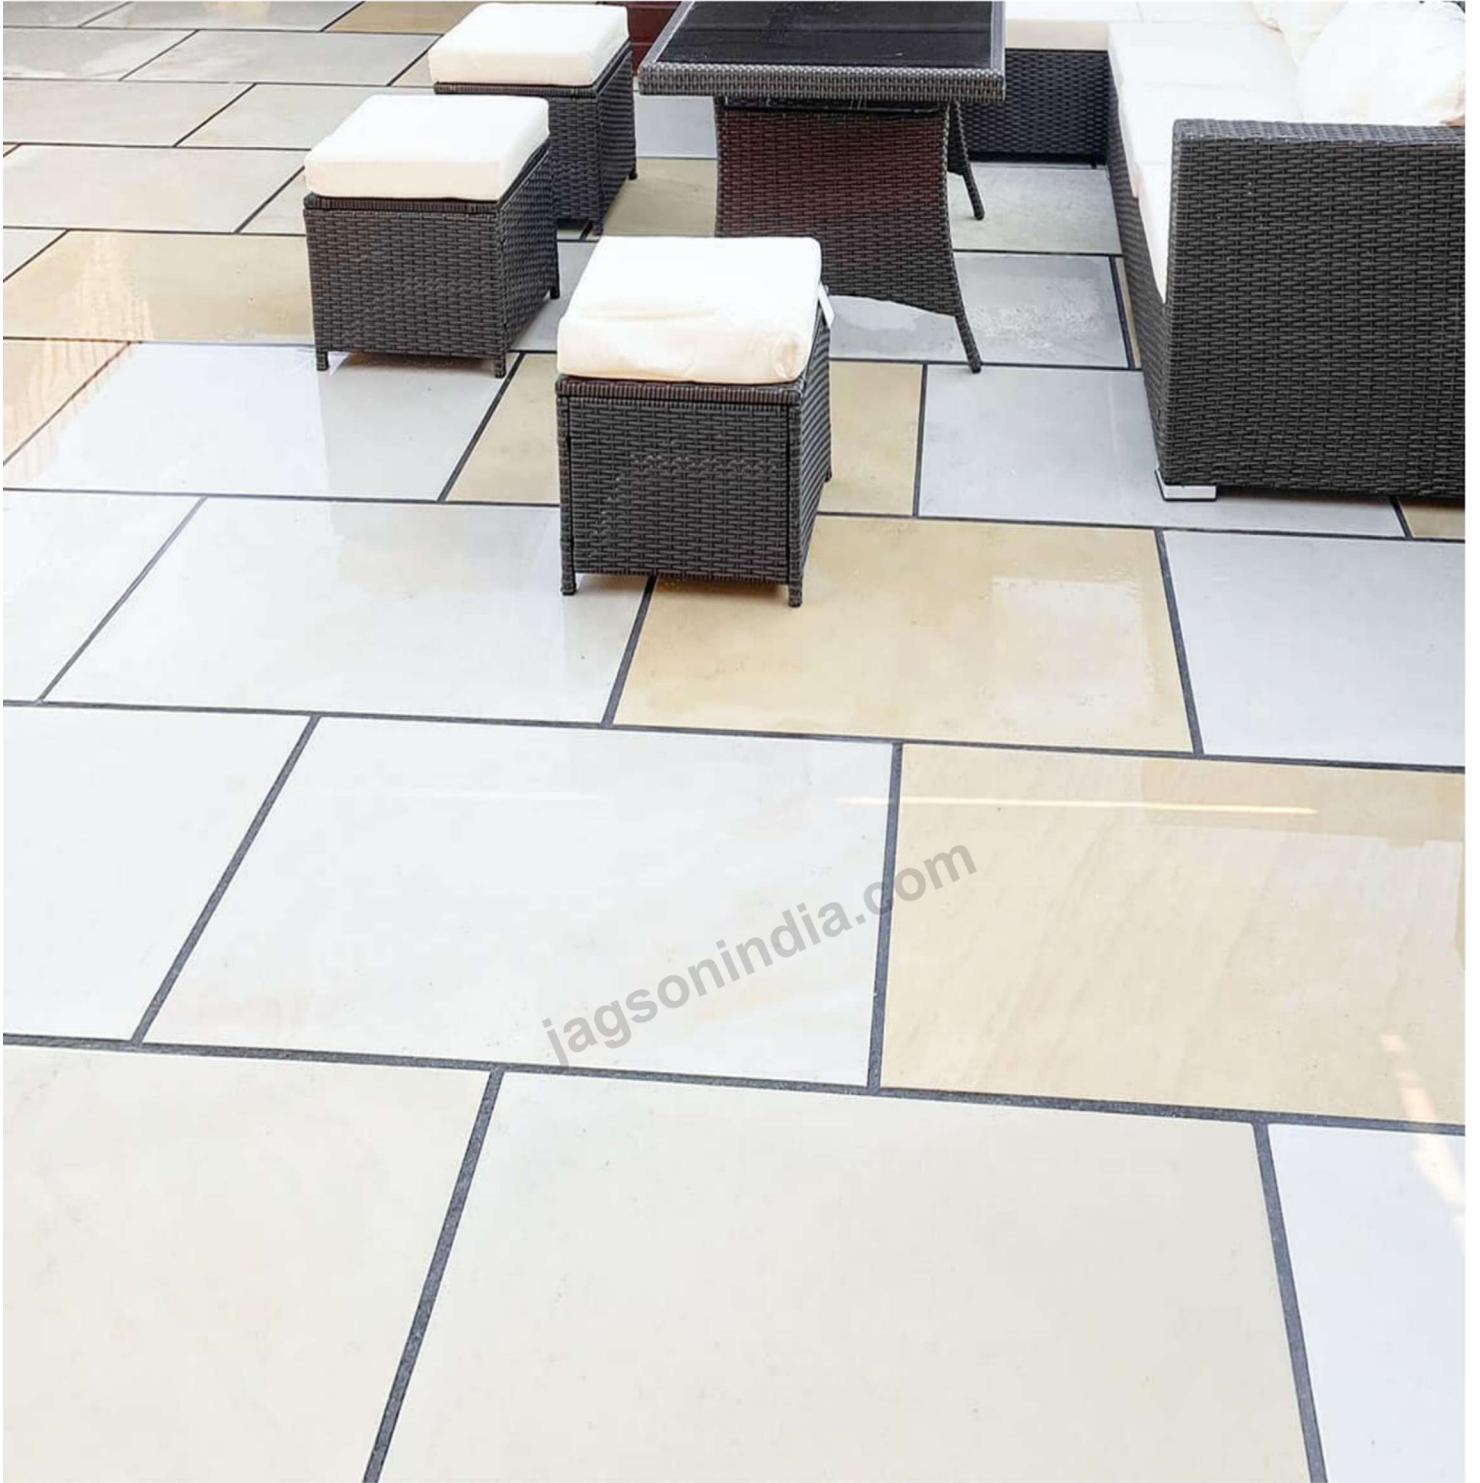

PREMIUM NATURAL STONE

LANDSCAPING

SAWN FINISH

JAGSON
The Quality in Stones

SANDSTONE

DESERT MULTI SOON

Dimensions (mm)	FRENCH PATTERN 60X40 Series
Tolerance	2mm (+/-)
Thickness	20-22mm
Surface	Sawn Finish
Edges	Machine Cut
Material Type	Sand Stone Tiles
Suitability	Outdoor, Driveway, Walkway