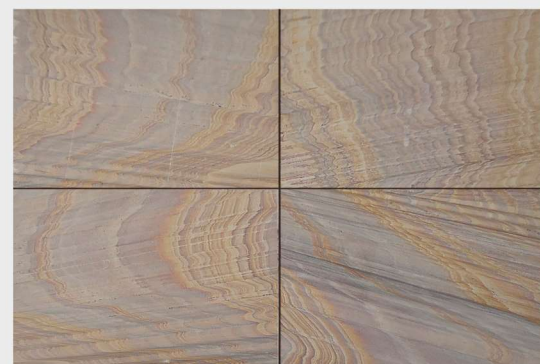

PREMIUM NATURAL STONE

LANDSCAPING

SAWN FINISH

JAGSON
The Quality in Stones

SANDSTONE

RAINBOW SAWN

Dimensions (mm)	FRENCH PATTERN 60X40 Series
Tolerance	2mm (+/-)
Thickness	20-22mm
Surface	Sawn Finish
Edges	Machine Cut
Material Type	Sand Stone Tiles
Suitability	Outdoor, Driveway, Walkway