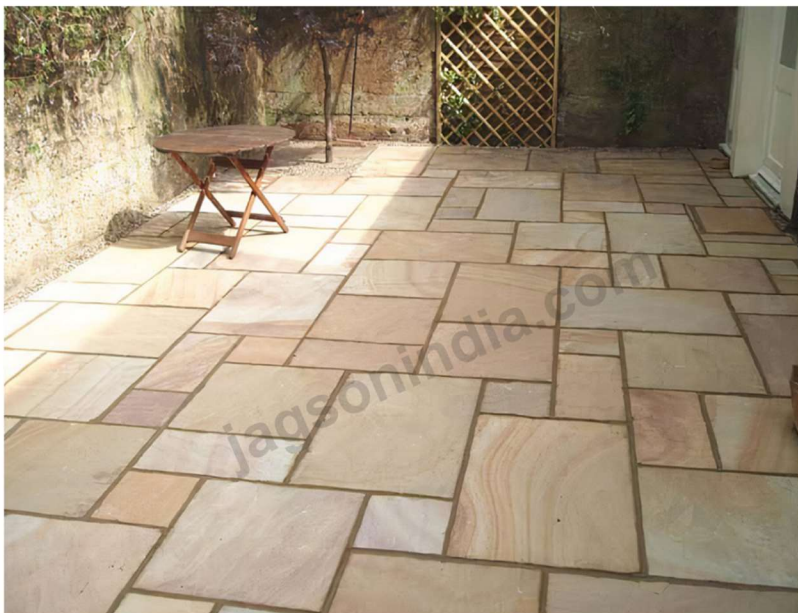

PREMIUM NATURAL STONE

LANDSCAPING

NATURAL FINISH

JAGSON
The Quality in Stones

SANDSTONE

BUFF BROWN

Dimensions (mm)	FRENCH PATTERN 60X40 Series
Tolerance	2mm (+/-)
Thickness	20-22mm
Surface	Natural Riven
Edges	Handcut Edges, Machine Cut
Material Type	Sand Stone Tiles
Suitability	Outdoor, Driveway, Walkway