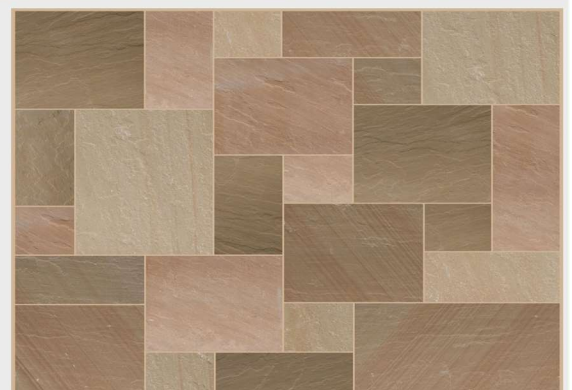

PREMIUM NATURAL STONE

LANDSCAPING

NATURAL FINISH

JAGSON
The Quality in Stones

SANDSTONE

BUFF BROWN

Dimensions (mm)	FRENCH PATTERN 60X40 Series
Tolerance	2mm (+/-)
Thickness	20-22mm
Surface	Natural Riven
Edges	Handcut Edges, Machine Cut
Material Type	Sand Stone Tiles
Suitability	Outdoor, Driveway, Walkway