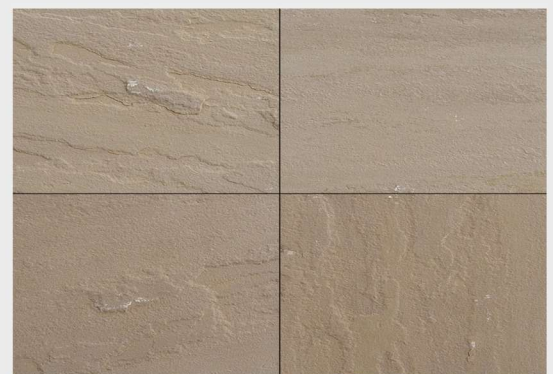

PREMIUM NATURAL STONE

LANDSCAPING

NATURAL FINISH

JAGSON
The Quality in Stones

SANDSTONE

A. BROWN NATURAL

Dimensions (mm)	FRENCH PATTERN 60X40 Series
Tolerance	2mm (+/-)
Thickness	20-22mm
Surface	Natural Riven
Edges	Handcut Edges, Machine Cut
Material Type	Sand Stone Tiles
Suitability	Outdoor, Driveway, Walkway