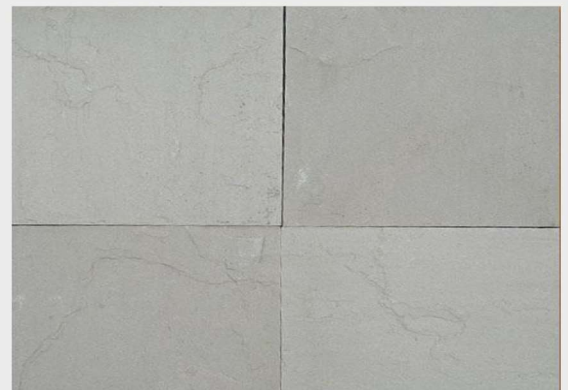

PREMIUM NATURAL STONE

LANDSCAPING

SAWN FINISH

JAGSON
The Quality in Stones

SANDSTONE

Dimensions (mm)	FRENCH PATTERN 60X40 Series
Tolerance	2mm (+/-)
Thickness	20-22mm
Surface	Sawn Finish
Edges	Machine Cut
Material Type	Sand Stone Tiles
Suitability	Outdoor, Driveway, Walkway