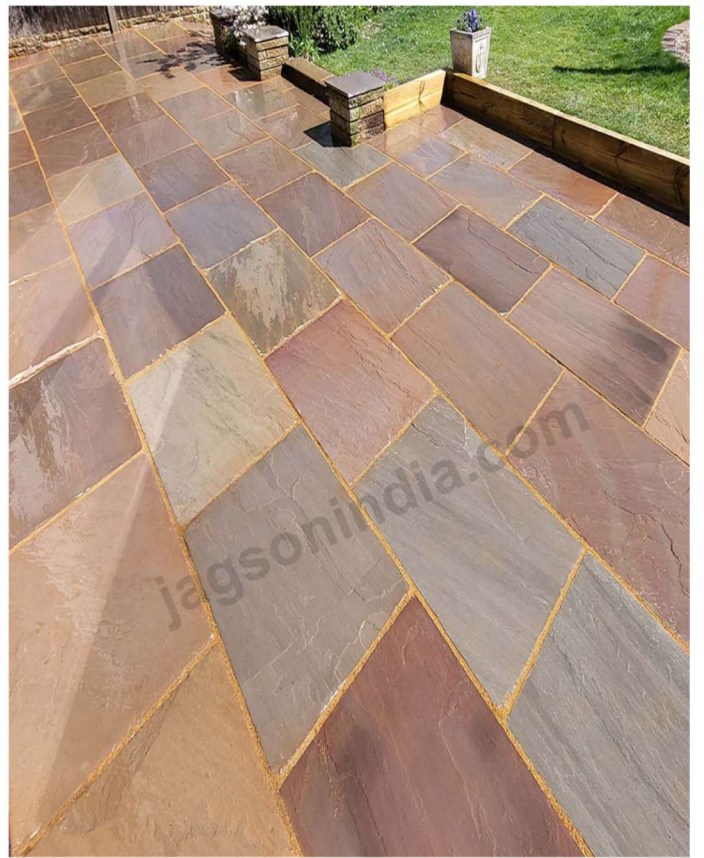

PREMIUM NATURAL STONE

LANDSCAPING

NATURAL FINISH

JAGSON
The Quality in Stones

SANDSTONE

RAJ GREEN NATURAL

Dimensions (mm)	FRENCH PATTERN 60X40 Series
Tolerance	2mm (+/-)
Thickness	20-22mm
Surface	Natural Riven
Edges	Handcut Edges, Machine Cut
Material Type	Sand Stone Tiles
Suitability	Outdoor, Driveway, Walkway